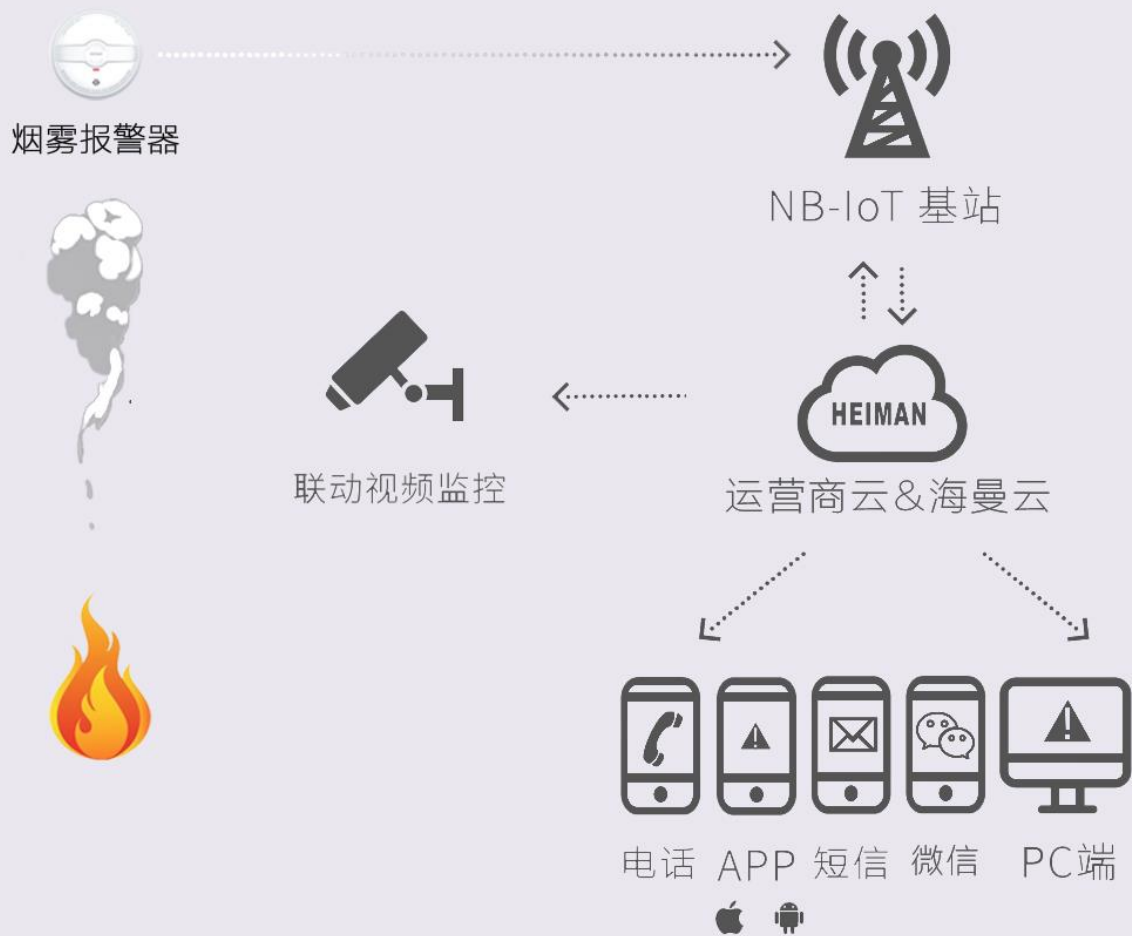

A network diagram on an orange background. It features several white circular nodes of varying sizes, some with double outlines. These nodes are interconnected by thin white curved lines that form a web-like structure. One central node contains a small icon of a fire alarm bell. The overall aesthetic is clean and modern, suggesting connectivity and technology.

# HEIMAN 海曼

智慧消防NB-IoT烟雾报警器

HEIMAN

# 消防安全 · 防火小卫士

通过3C检验 获3C检验报告

海曼NB-IoT烟雾报警器

NB-IoT技术 | 状态实时显示 | 多重告警 | 电池寿命长达10年 | 免布线

HM-633PH-NB

HM-635PH-NB

# 物联网智慧消防方案

远程报警 24小时在线防护

第一时间知晓火情