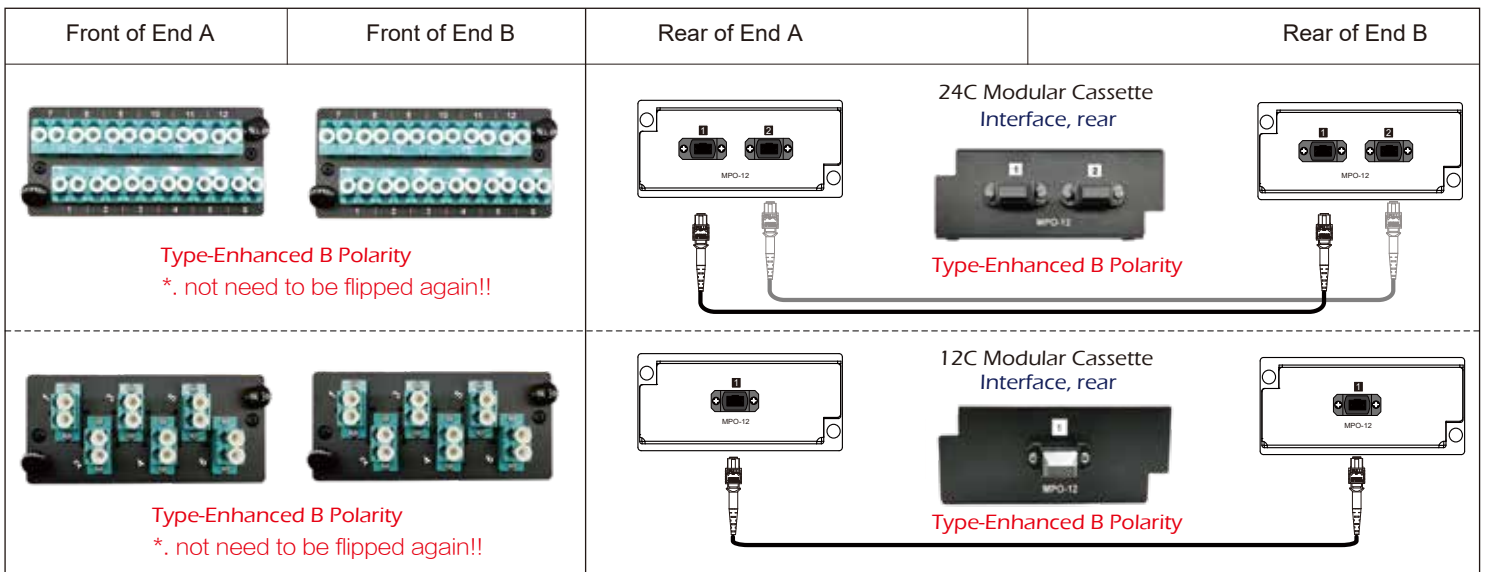

## Coding Rule of Modular Cassette

| Item           | Reference    | MPO-SM(APC) | MPO-MM(PC) | LC-SM(UPC) | LC-MM(UPC) |
|----------------|--------------|-------------|------------|------------|------------|
|                |              | Low Loss    | Low Loss   | Low Loss   | Low Loss   |
| Insertion Loss | IEC61300-3-4 | < 0.35dB    | < 0.35dB   | < 0.15dB   | < 0.15dB   |
| Return Loss    | IEC61300-3-6 | > 60dB      | > 20dB     | > 55dB     | > 35dB     |