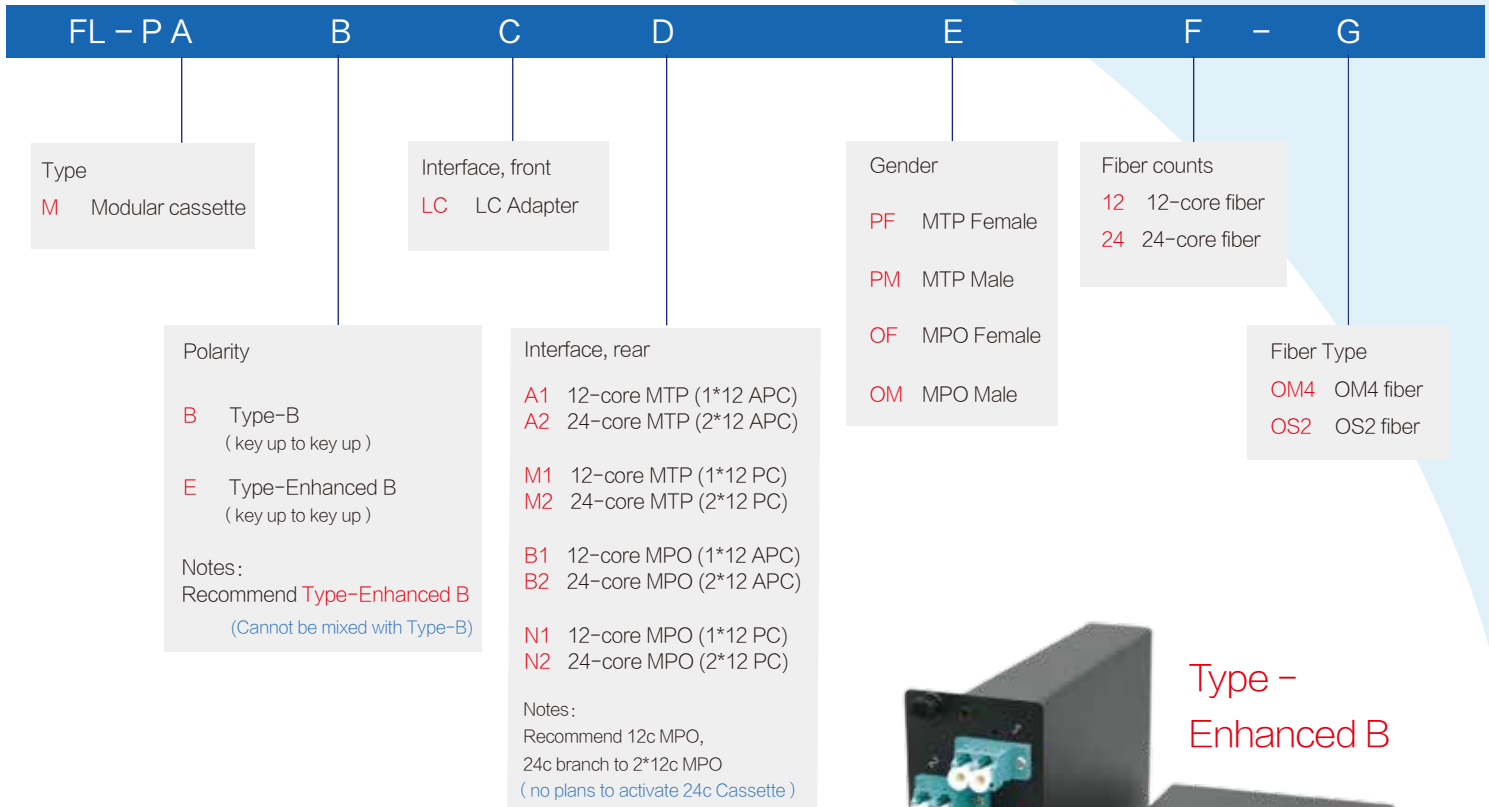

## Coding Rule of Modular Cassette

| Item           | Reference    | MPO-SM(APC) | MPO-MM(PC) | LC-SM(UPC) | LC-MM(UPC) |
|----------------|--------------|-------------|------------|------------|------------|
|                |              | Low Loss    | Low Loss   | Low Loss   | Low Loss   |
| Insertion Loss | IEC61300-3-4 | < 0.35dB    | < 0.35dB   | < 0.15dB   | < 0.15dB   |
| Return Loss    | IEC61300-3-6 | > 60dB      | > 20dB     | > 55dB     | > 35dB     |