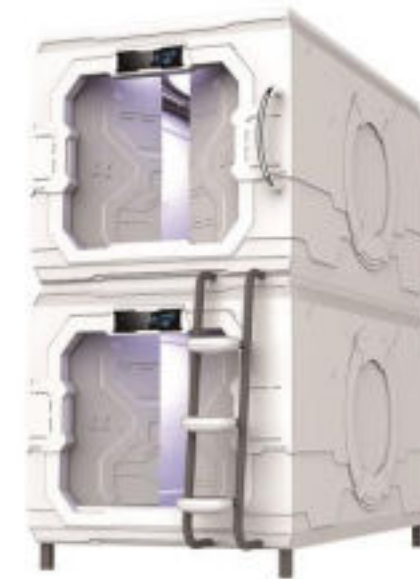

竖舱M813-A双层