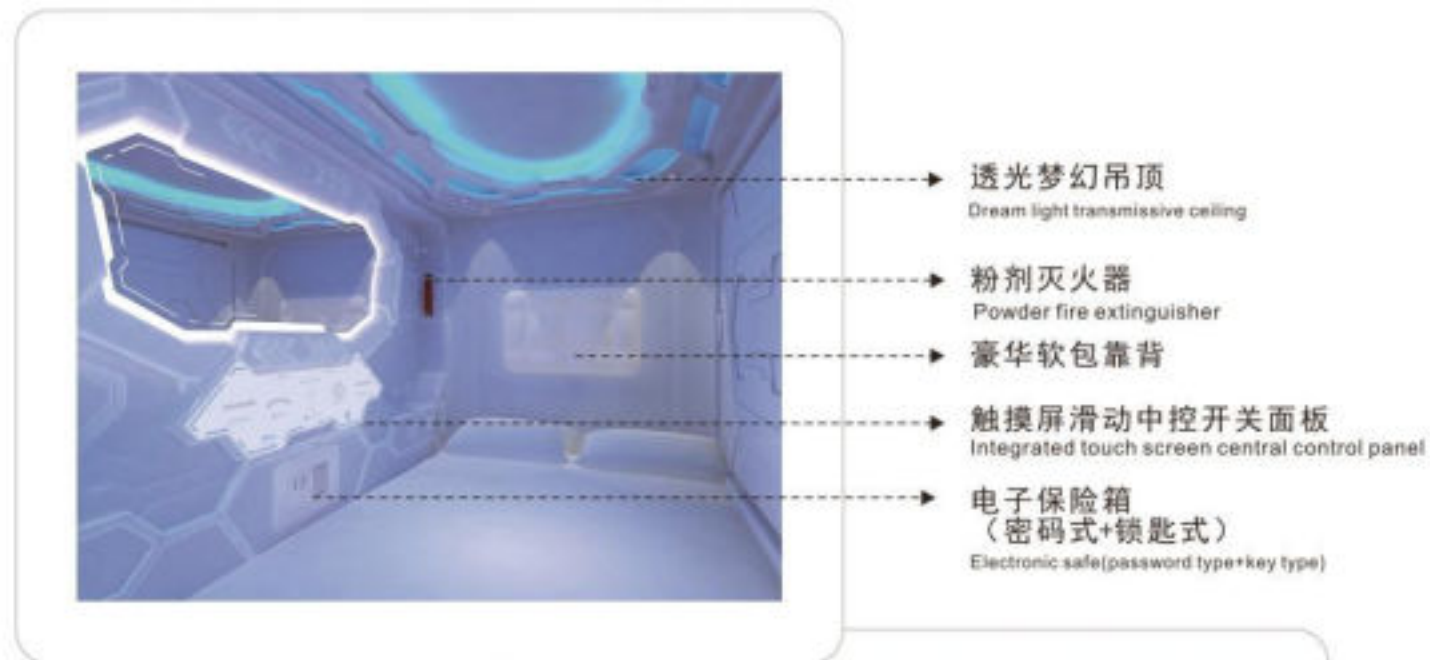

### 内饰配件图表 Interior parts map

科技款 2 分之 1 开门产品外观配件说明 Product appearance specification for science and technology

科技款 3 分之 2 开门产品外观配件说明 Product appearance specification for science and technology

智能 触摸 滑动 中控开关面板功能说明 Smart touch sliding central control panel functional specifications

内饰配件图表  
Interior parts map

简洁款 2 分之 1 开门产品外观配件说明 Fashion concise paragraph product appearance specification

简洁款 3 分之 2 开门产品外观配件说明 Fashion concise paragraph product appearance specification

智能 触摸 滑动 中控开关面板功能说明 Smart touch sliding central control panel functional specifications