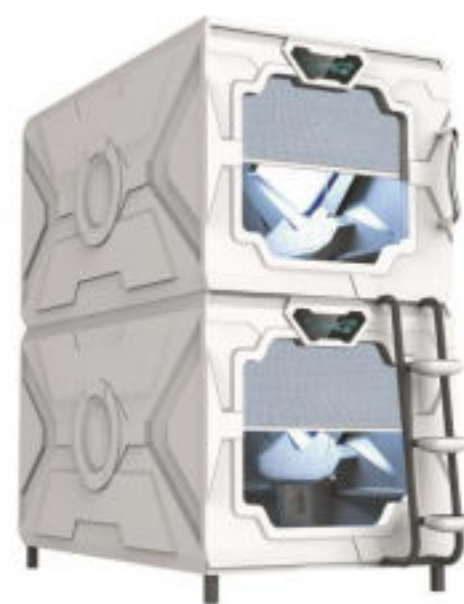

竖舱W201-A豪华版