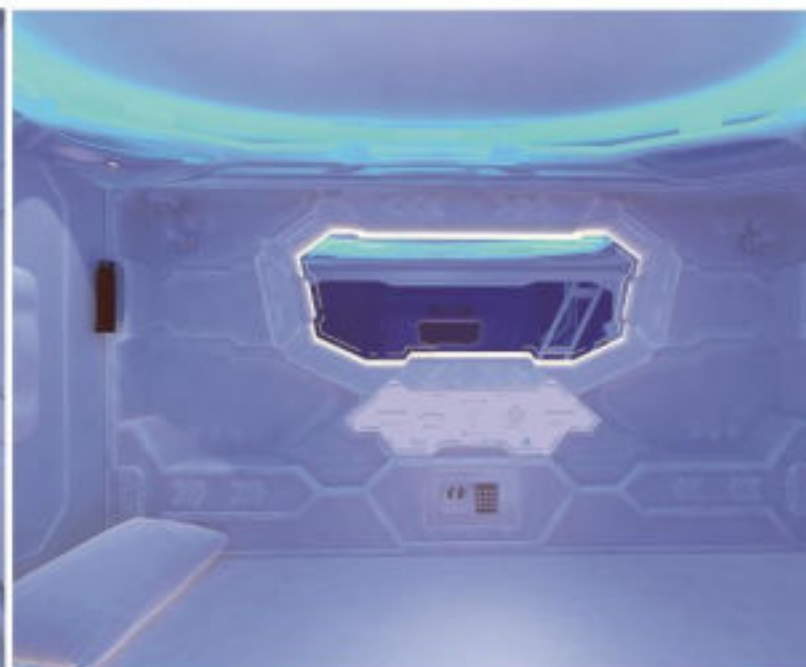

PRODUCT INFORMATION

— 产品信息 —

简易三层款分为上中下三层，底部有滑轮式的活动床架，加个简易床板铺上被褥即可睡多一个人，顶层可加床垫被褥作为床使用，也可摆放行旅杂物。

The simple three layers are divided into upper, middle, lower three layers, and the movable bed frame with pulley type at the bottom. A simple bedplate can be put on the bedding and you can sleep more than one person. The top floor can be used as a bed mattress or bedding mattress.

产品材质：台湾奇美牌环保ABS、优质金属
MATERIAL taiwan qi mei environmental protection flame retardant abs, high quality metal

横舱尺寸：长2200*宽1540*高1810mm
SIZE W2200*D1540*H1810 (mm)

产品颜色：白、粉、黄、银、黑、蓝、绿
COLOUR white, pink, yellow, silvery, black, blue, green