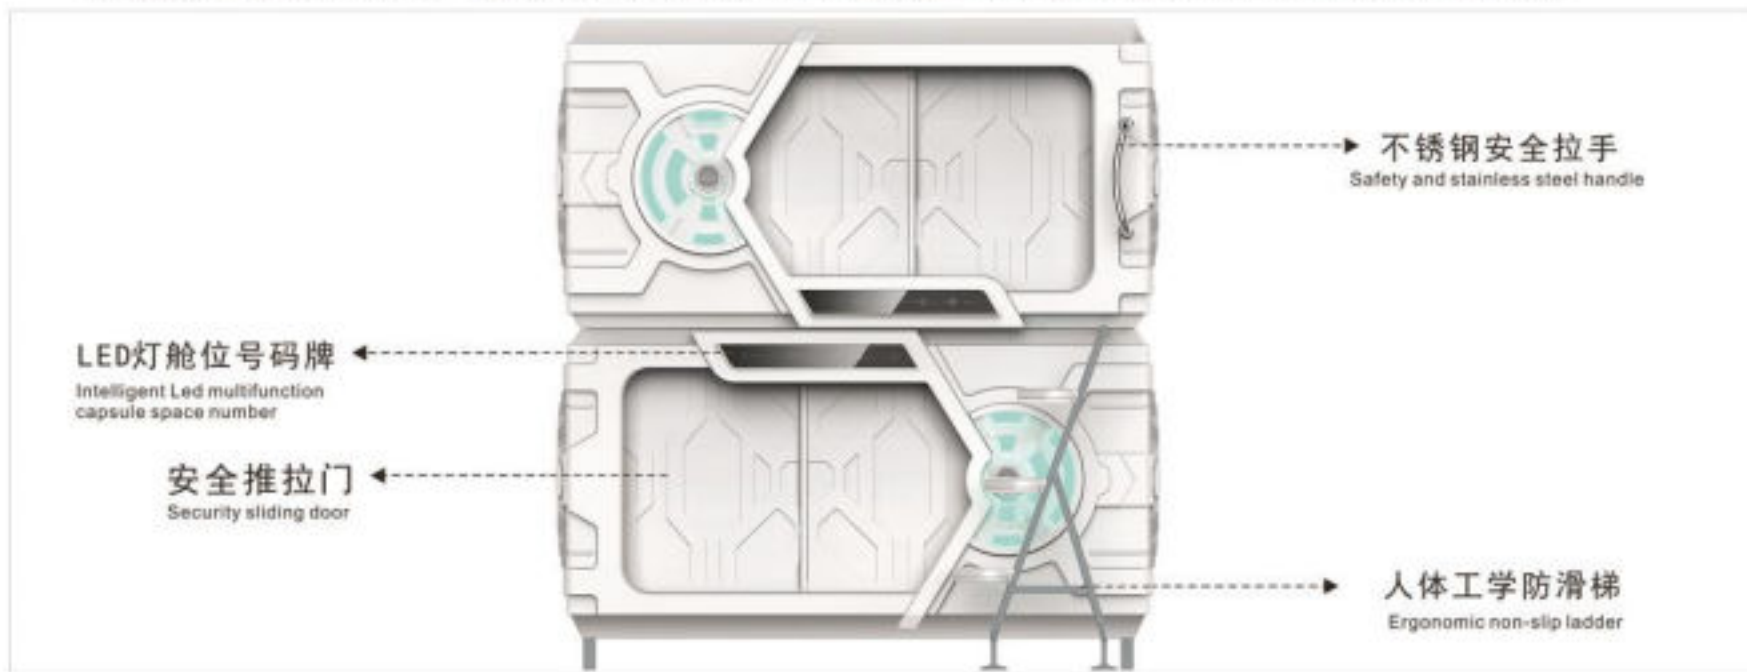

### 智能 触摸 滑动 中控开关面板功能说明 Smart touch sliding central control panel functional specifications

### 内饰配件图表 Interior parts map

科技款 2 分之 1 开门产品外观配件说明 Product appearance specification for science and technology

科技款 3 分之 2 开门产品外观配件说明 Product appearance specification for science and technology

智能 触摸 滑动 中控开关面板功能说明 Smart touch sliding central control panel functional specifications

内饰配件图表  
Interior parts map

简洁款 2 分之 1 开门产品外观配件说明 Fashion concise paragraph product appearance specification

简洁款 3 分之 2 开门产品外观配件说明 Fashion concise paragraph product appearance specification

智能 触摸 滑动 中控开关面板功能说明 Smart touch sliding central control panel functional specifications