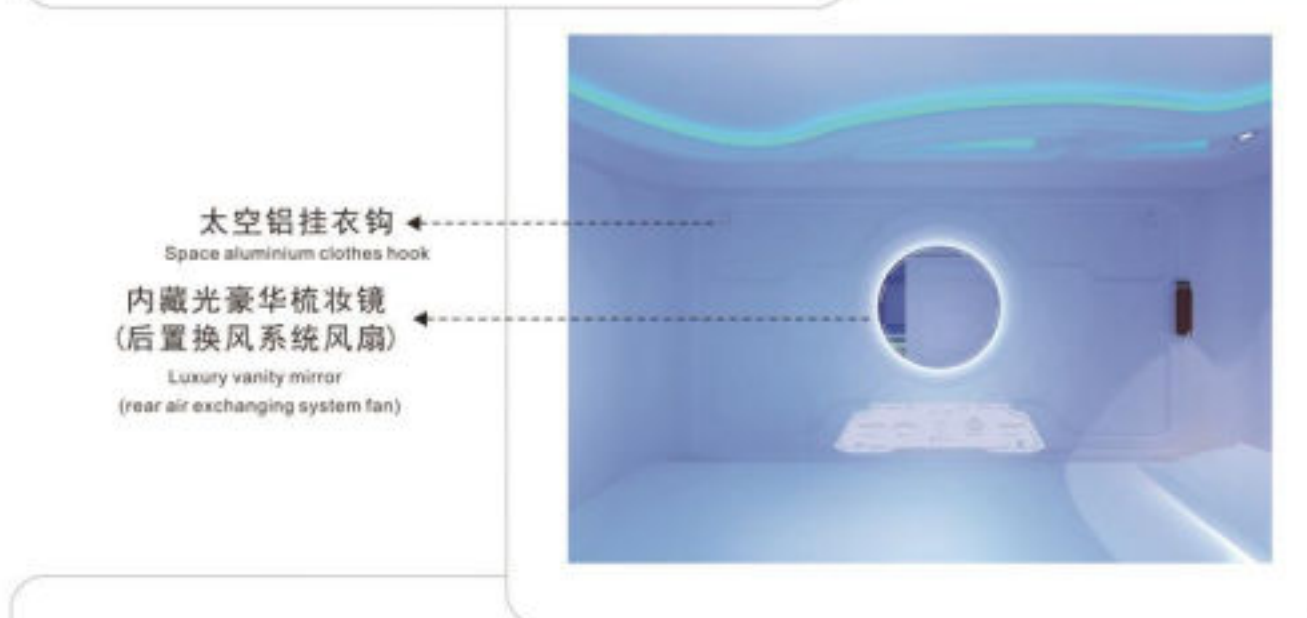

内饰配件图表
Interior parts map