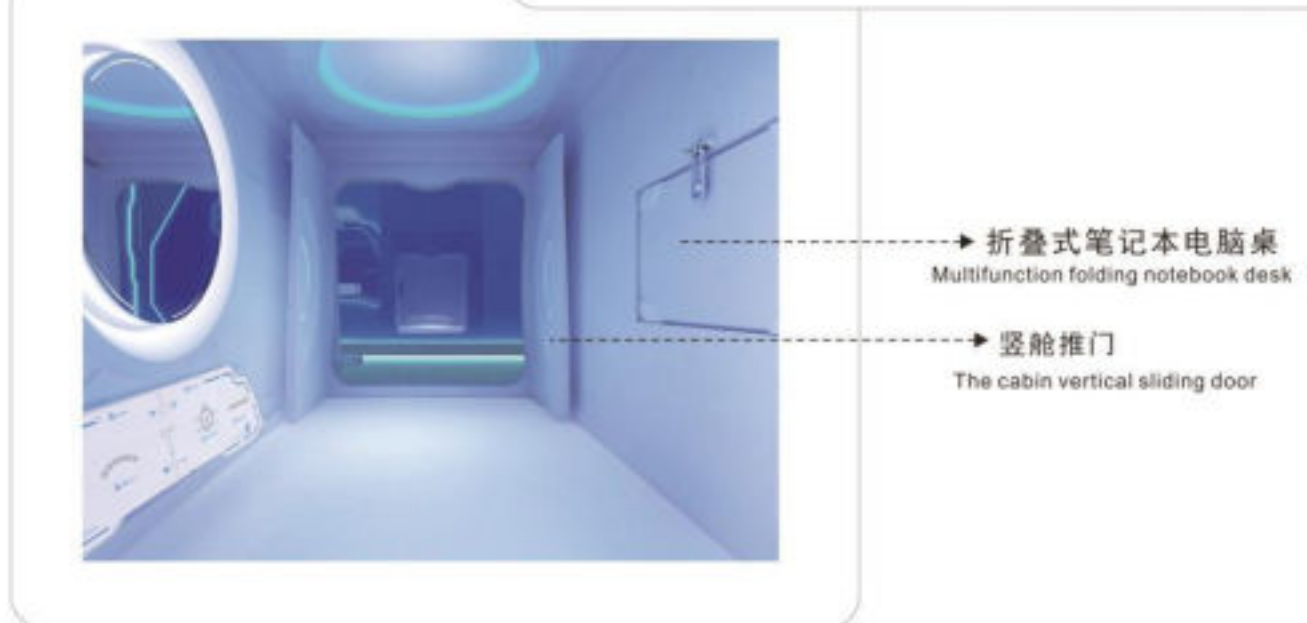

内饰配件图表
Interior parts map