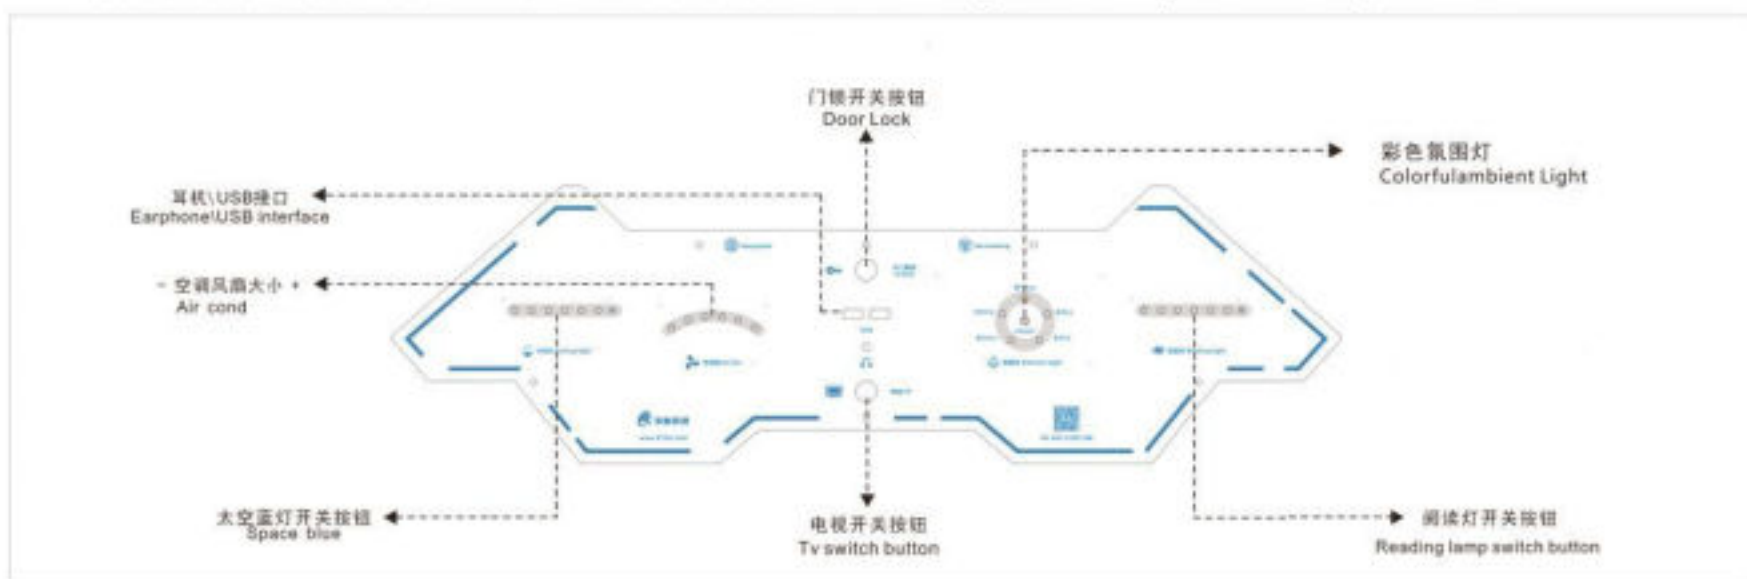

### 智能 触摸 滑动 中控开关面板功能说明 Smart touch sliding central control panel functional specifications

### 内饰配件图表 Interior parts map

科技款 2 分之 1 开门产品外观配件说明 Product appearance specification for science and technology

科技款 3 分之 2 开门产品外观配件说明 Product appearance specification for science and technology

智能 触摸 滑动 中控开关面板功能说明 Smart touch sliding central control panel functional specifications

内饰配件图表  
Interior parts map

简洁款 2 分之 1 开门产品外观配件说明 Fashion concise paragraph product appearance specification

简洁款 3 分之 2 开门产品外观配件说明 Fashion concise paragraph product appearance specification

智能 触摸 滑动 中控开关面板功能说明 Smart touch sliding central control panel functional specifications