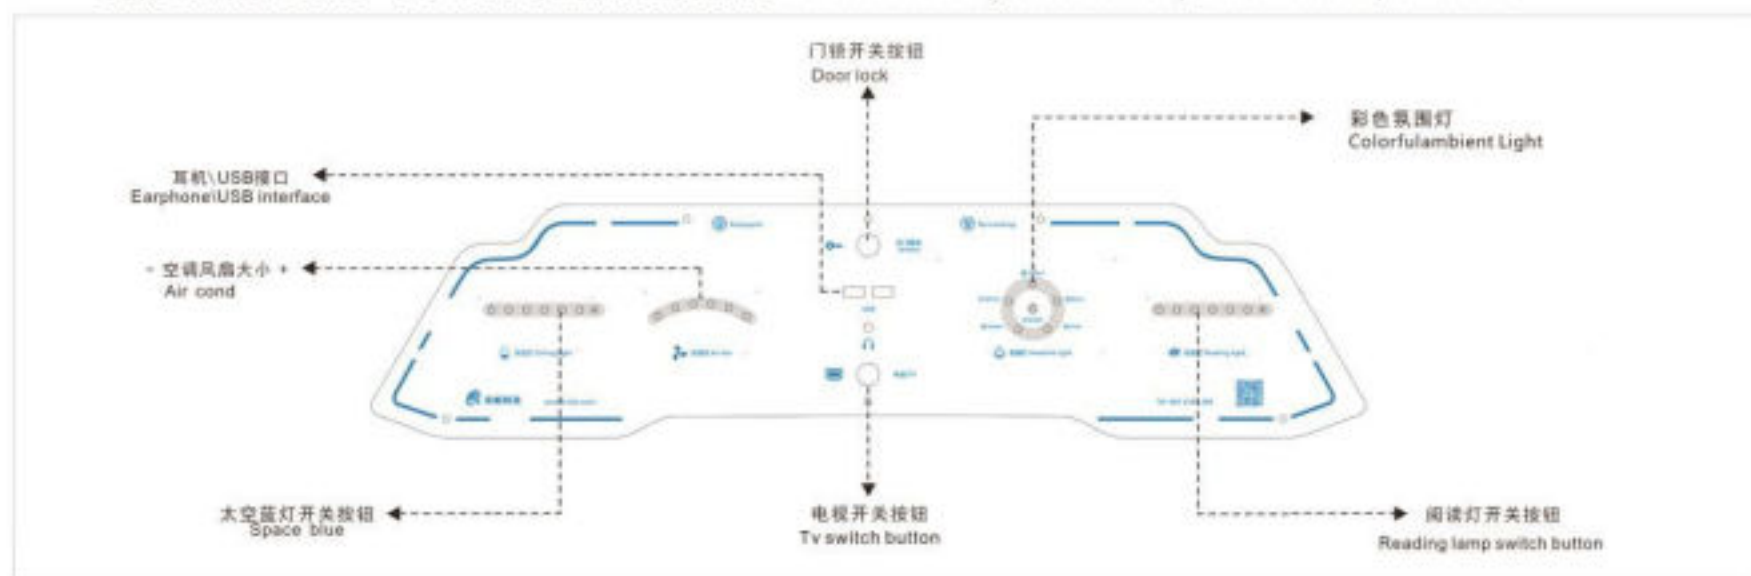

### 内饰配件图表 Interior parts map

科技款 2 分之 1 开门产品外观配件说明 Product appearance specification for science and technology

科技款 3 分之 2 开门产品外观配件说明 Product appearance specification for science and technology

智能 触摸 滑动 中控开关面板功能说明 Smart touch sliding central control panel functional specifications

内饰配件图表  
Interior parts map

简洁款 2 分之 1 开门产品外观配件说明 Fashion concise paragraph product appearance specification

简洁款 3 分之 2 开门产品外观配件说明 Fashion concise paragraph product appearance specification

智能 触摸 滑动 中控开关面板功能说明 Smart touch sliding central control panel functional specifications