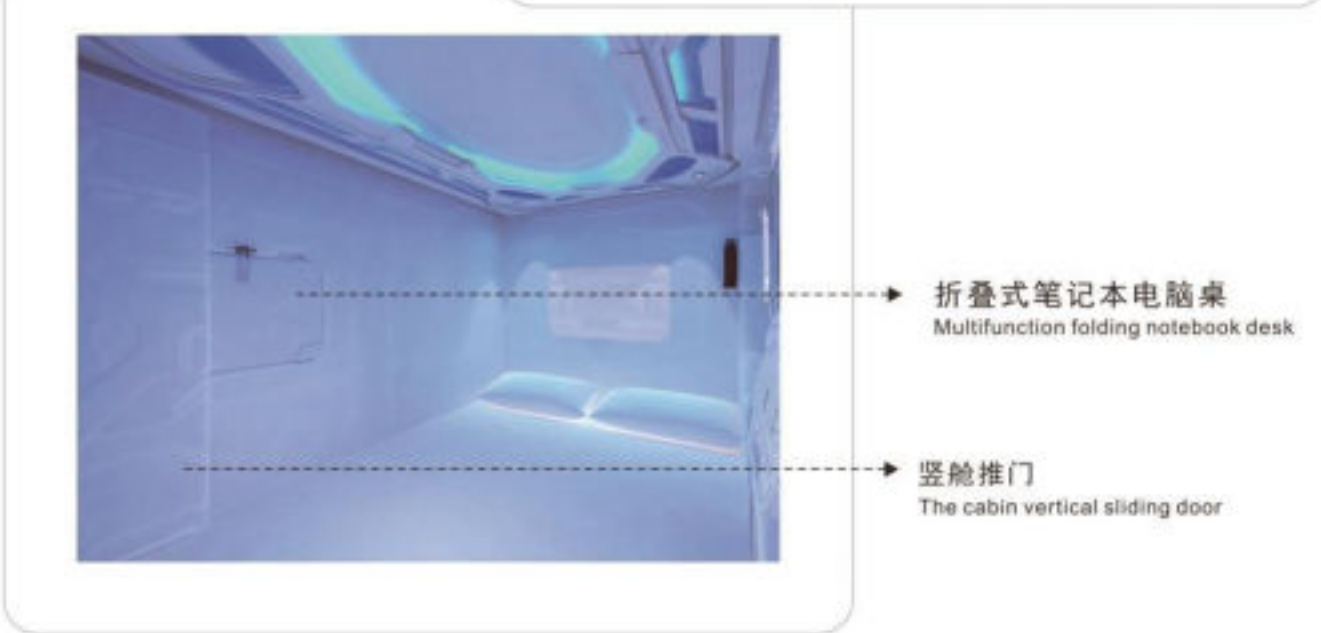

### 内饰配件图表 Interior parts map

科技款 2 分之 1 开门产品外观配件说明 Product appearance specification for science and technology

科技款 3 分之 2 开门产品外观配件说明 Product appearance specification for science and technology

智能 触摸 滑动 中控开关面板功能说明 Smart touch sliding central control panel functional specifications

内饰配件图表  
Interior parts map

简洁款 2 分之 1 开门产品外观配件说明 Fashion concise paragraph product appearance specification

简洁款 3 分之 2 开门产品外观配件说明 Fashion concise paragraph product appearance specification

智能 触摸 滑动 中控开关面板功能说明 Smart touch sliding central control panel functional specifications