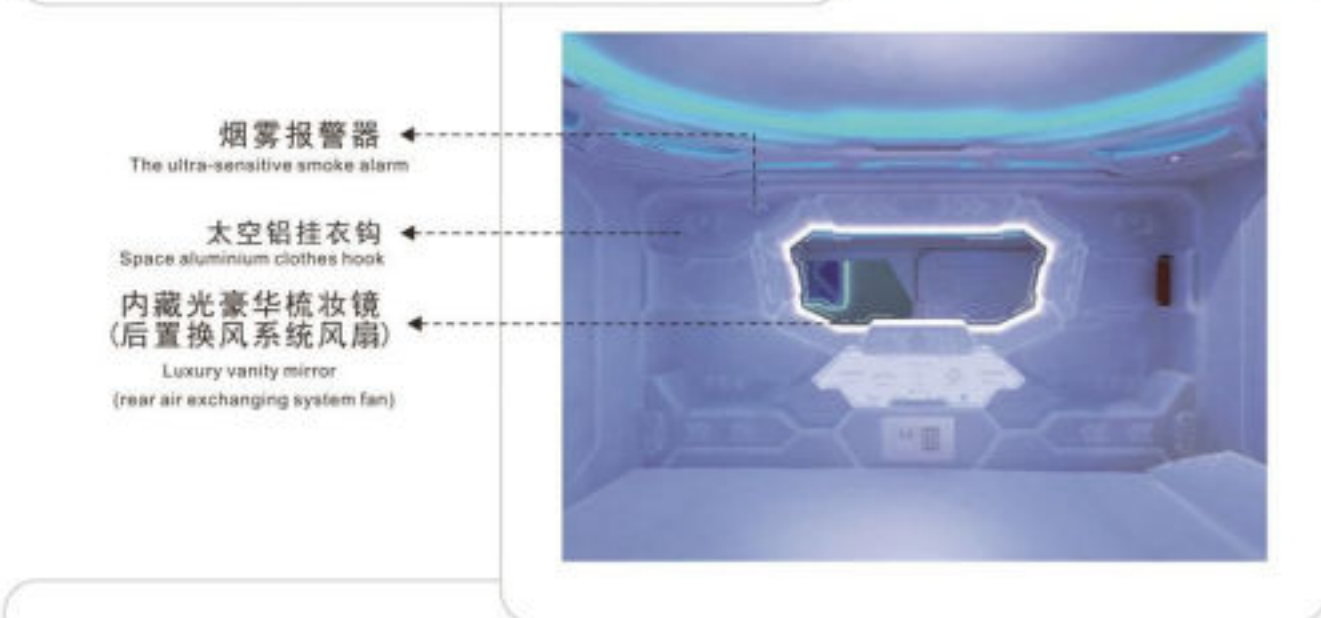

### 内饰配件图表 Interior parts map

科技款 2 分之 1 开门产品外观配件说明 Product appearance specification for science and technology

科技款 3 分之 2 开门产品外观配件说明 Product appearance specification for science and technology

智能 触摸 滑动 中控开关面板功能说明 Smart touch sliding central control panel functional specifications

内饰配件图表  
Interior parts map

简洁款 2 分之 1 开门产品外观配件说明 Fashion concise paragraph product appearance specification

简洁款 3 分之 2 开门产品外观配件说明 Fashion concise paragraph product appearance specification

智能 触摸 滑动 中控开关面板功能说明 Smart touch sliding central control panel functional specifications