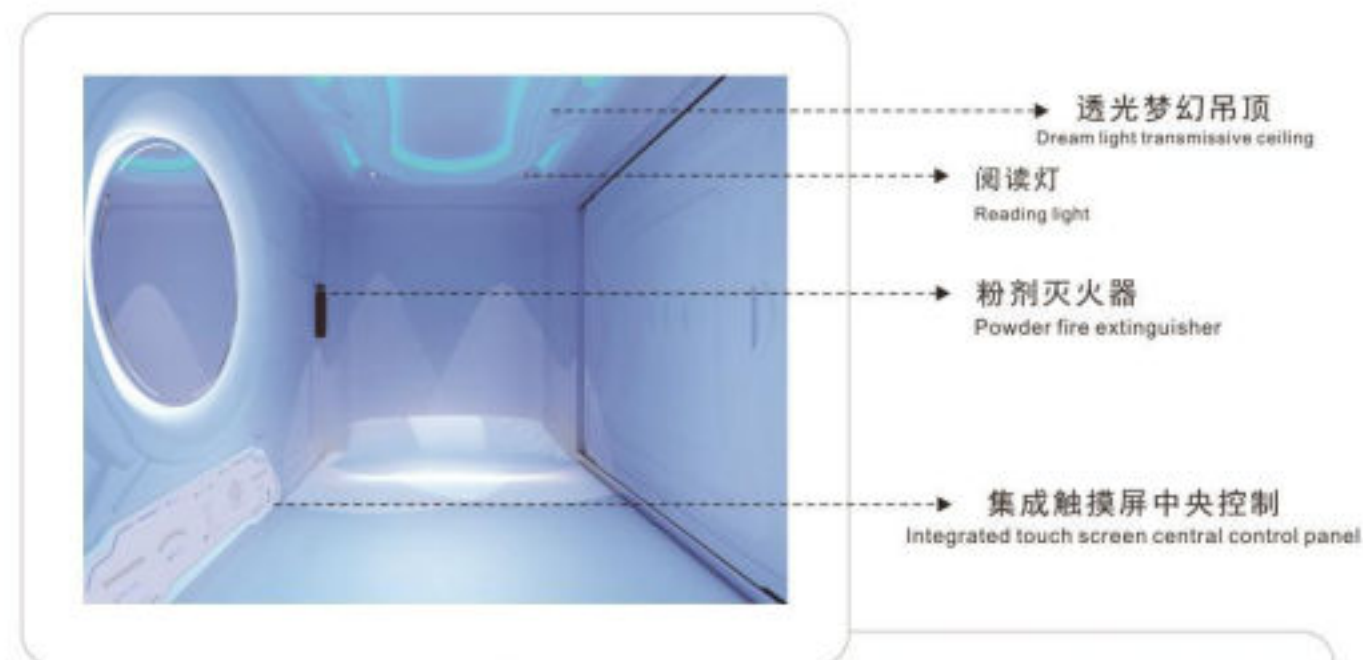

内饰配件图表
Interior parts map