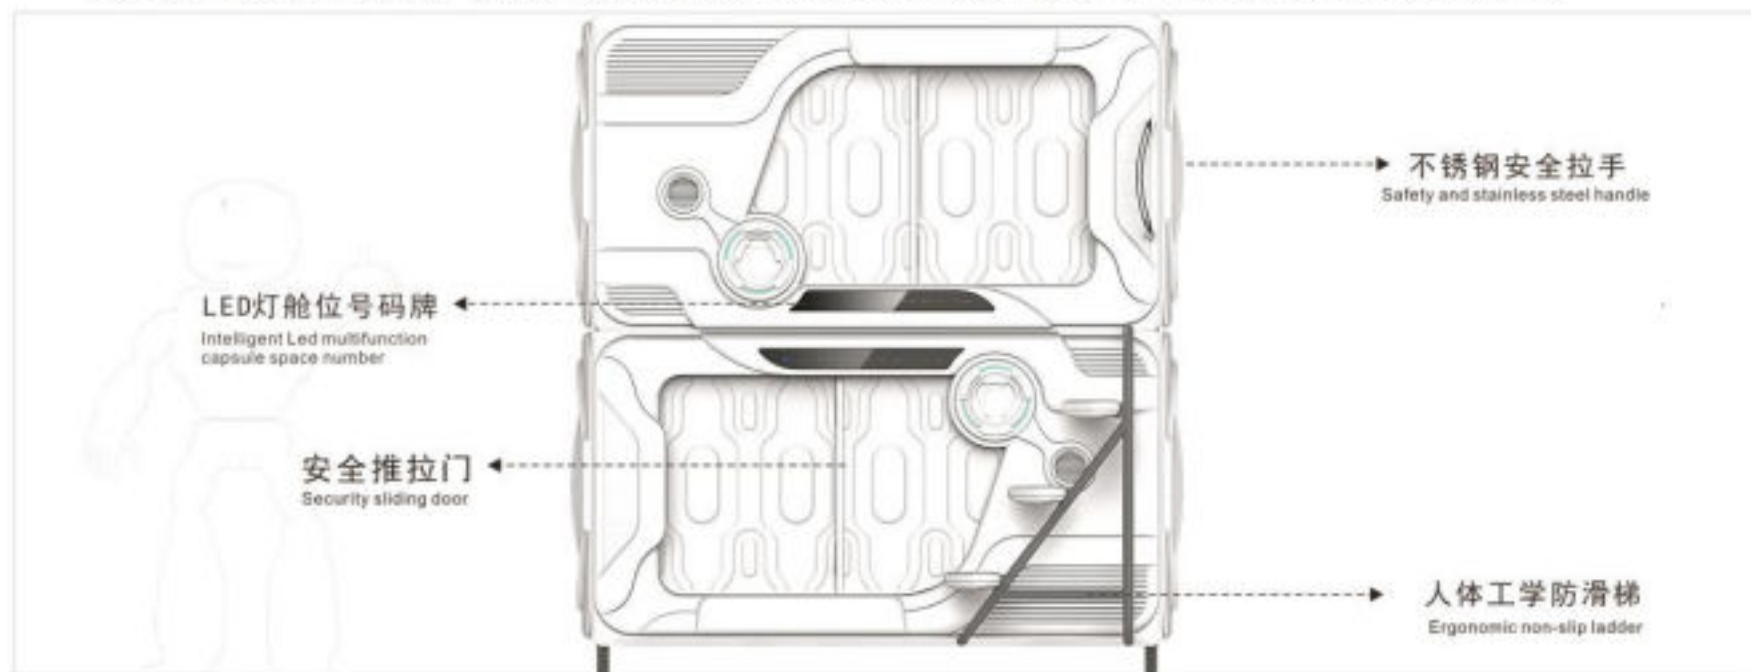

### 智能 触摸 滑动 中控开关面板功能说明 Smart touch sliding central control panel functional specifications

### 内饰配件图表 Interior parts map

科技款 2 分之 1 开门产品外观配件说明 Product appearance specification for science and technology

科技款 3 分之 2 开门产品外观配件说明 Product appearance specification for science and technology

智能 触摸 滑动 中控开关面板功能说明 Smart touch sliding central control panel functional specifications

内饰配件图表  
Interior parts map

简洁款 2 分之 1 开门产品外观配件说明 Fashion concise paragraph product appearance specification

简洁款 3 分之 2 开门产品外观配件说明 Fashion concise paragraph product appearance specification

智能 触摸 滑动 中控开关面板功能说明 Smart touch sliding central control panel functional specifications