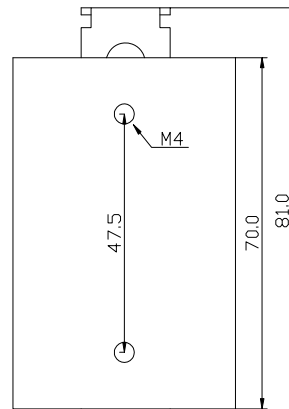

序号

D

D:导轨

KHS-1BD

(±0.5mm)

@Kudom Electronics Technology, All Right Reserved

Kudom Electronics Technology
www.kudomchina.com